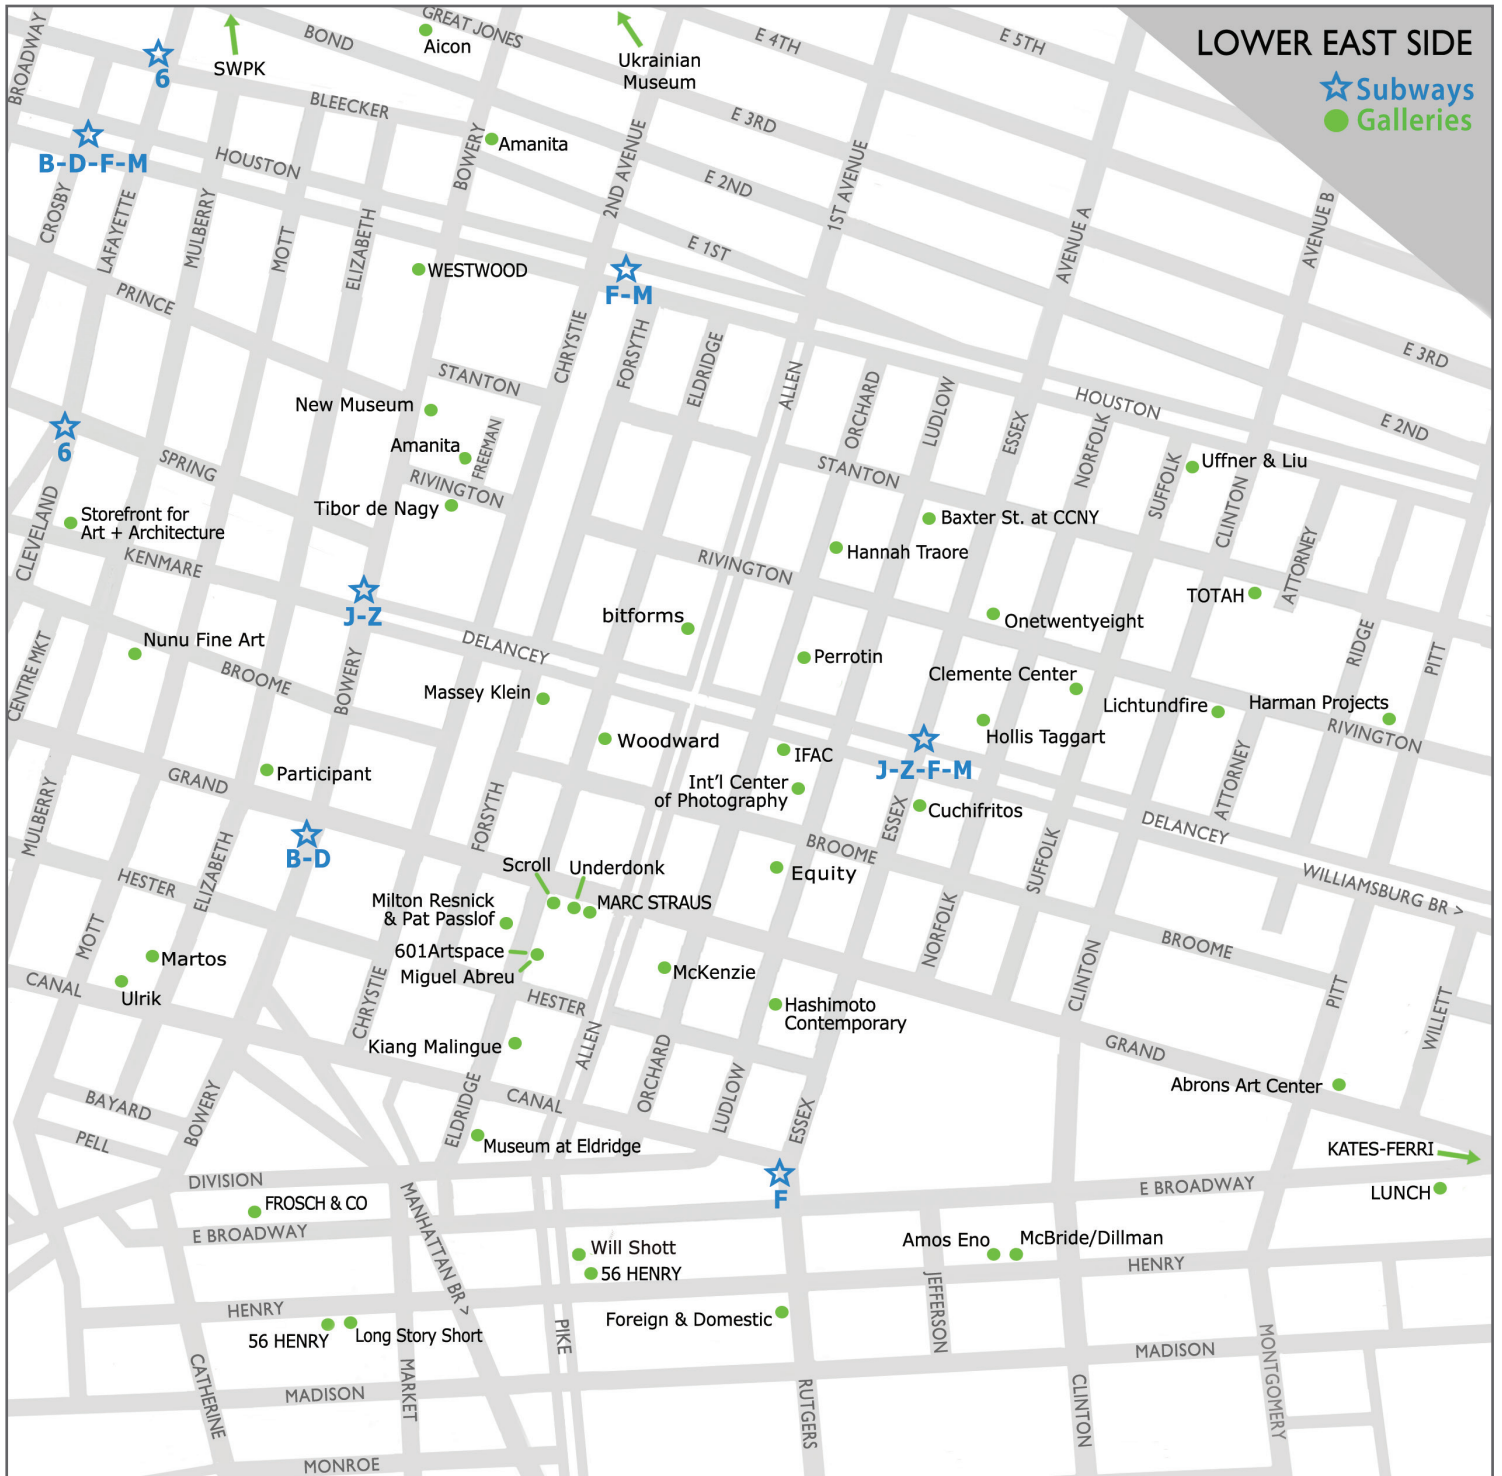

DOWNTOWN GALLERY MAP

MAY/JUNE 2026

TRIBECA • SOHO • LOWER EAST SIDE