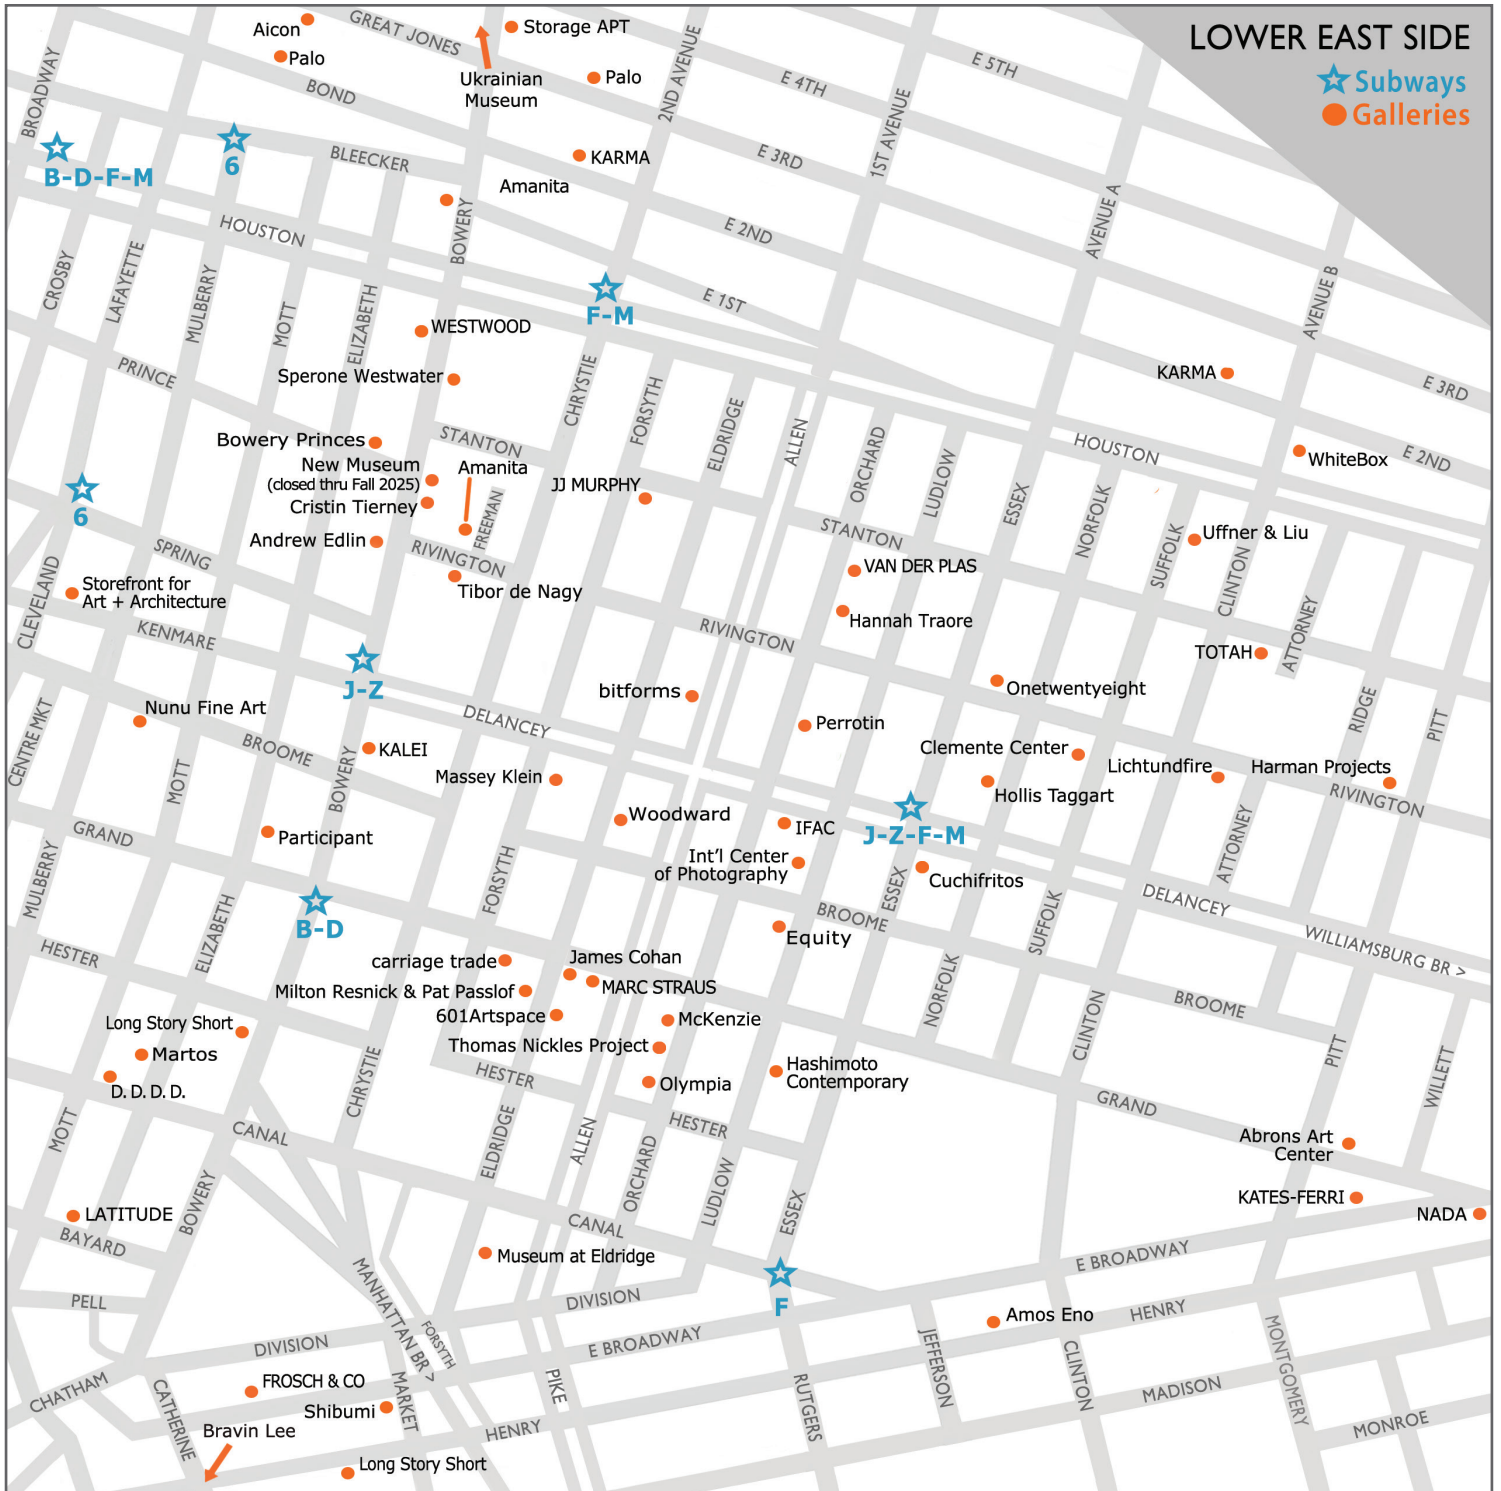

# DOWNTOWN GALLERY MAP

MAY/JUNE 2025

LOWER EAST SIDE • SOHO • TRIBECA